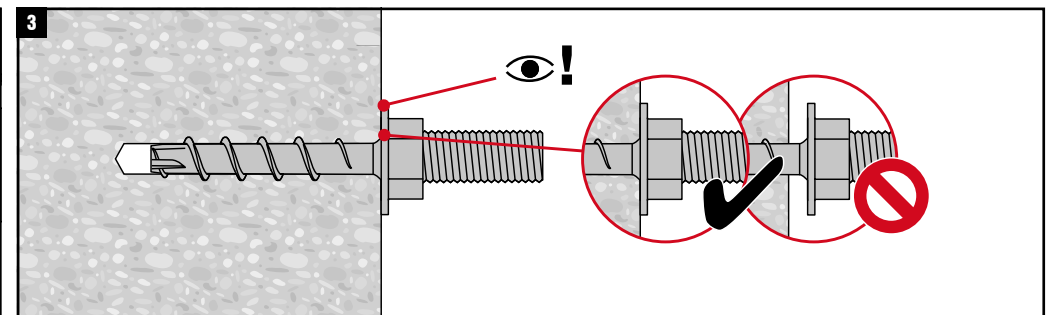

KWIK HUS-EZ E 1/4		
1/4" x 1 5/8"	2"	1 3/4"

	Nuron SID 4-22	✓
	Nuron SID 6-22	✓
	Nuron SIW 4-22	✓
	CPC SID 4 22/18-A	✓
	CPC SIW 22/18-A	✓
		18 ft-lb

* For non-hole cleaning installation (step 1), make sure to drill deep enough to achieve h1, taking into account the depth of debris remaining in the hole.