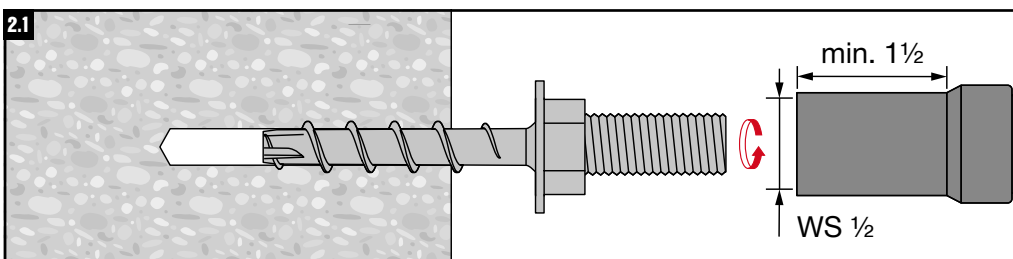

KWIK HUS-EZ E 1/4		
1/4" x 1 5/8"	2"	1 3/4"

	Nuron SID 4-22	✓
	Nuron SID 6-22	✓
	Nuron SIW 4-22	✓
	CPC SID 4 22/18-A	✓
	CPC SIW 22/18-A	✓
		18 ft-lb

* For non-hole cleaning installation (step 1), make sure to drill deep enough to achieve h1, taking into account the depth of debris remaining in the hole.