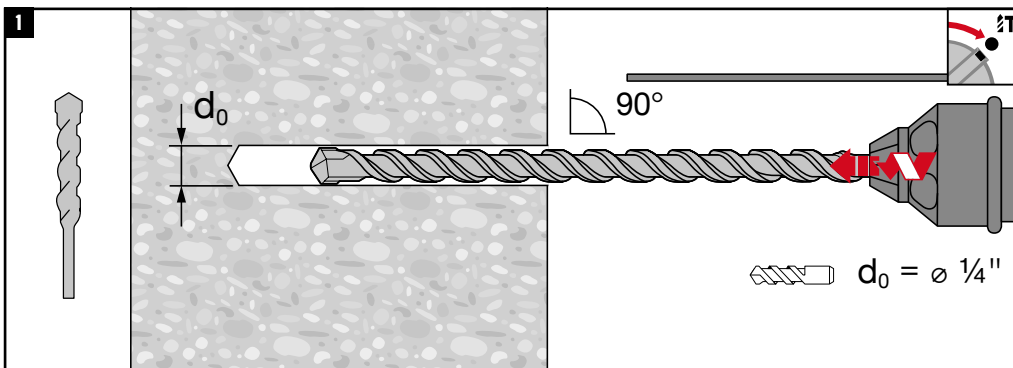

KWIK HUS-EZ E 1/4		
1/4" x 1 5/8"	2"	1 3/4"

	Nuron SID 4-22	✓
	Nuron SID 6-22	✓
	Nuron SIW 4-22	✓
	CPC SID 4 22/18-A	✓
	CPC SIW 22/18-A	✓
		18 ft-lb

* For non-hole cleaning installation (step 1), make sure to drill deep enough to achieve h1, taking into account the depth of debris remaining in the hole.